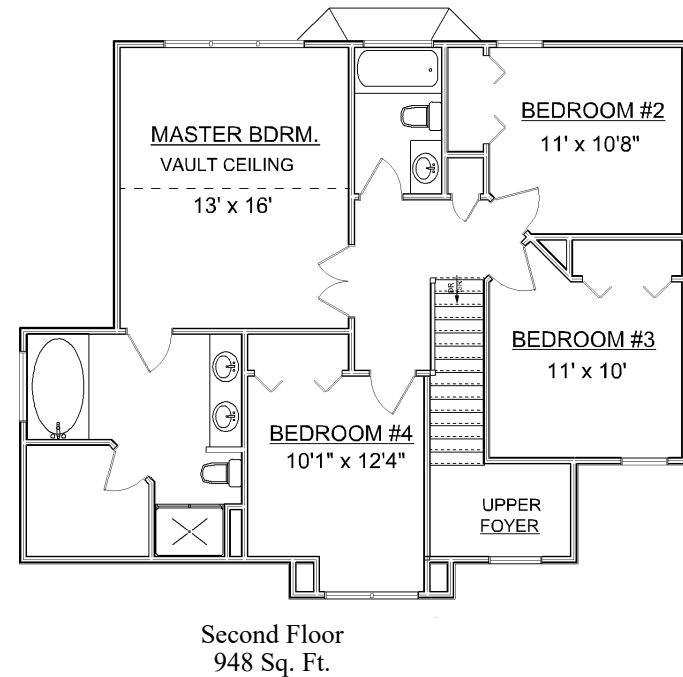

1447 North Ridge Road,
Painesville, OH 44077
440.357.8459
www.littlemountainhomes.com

The Paige II

1,926 Sq. Ft.

Shown with Optional Porch Railing

In our continuing effort to meet customers' needs, we reserve the right to change plans, specifications and features. This sheet is for illustrative purposes only.