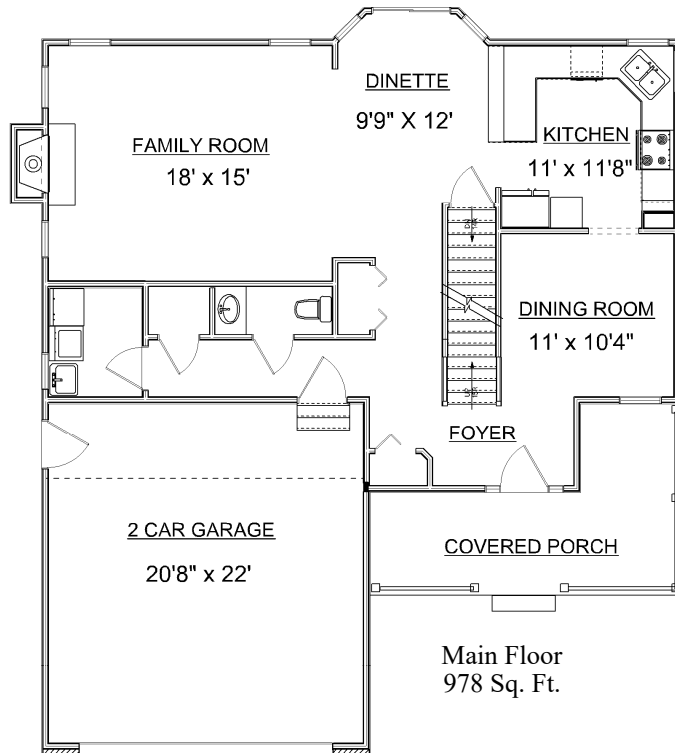

1447 North Ridge Road,
Painesville, OH 44077
440.357.8459
www.littlemountainhomes.com

The Paige II

1,926 Sq. Ft.

Shown with Optional Porch Railing

In our continuing effort to meet customers' needs, we reserve the right to change plans, specifications and features. This sheet is for illustrative purposes only.