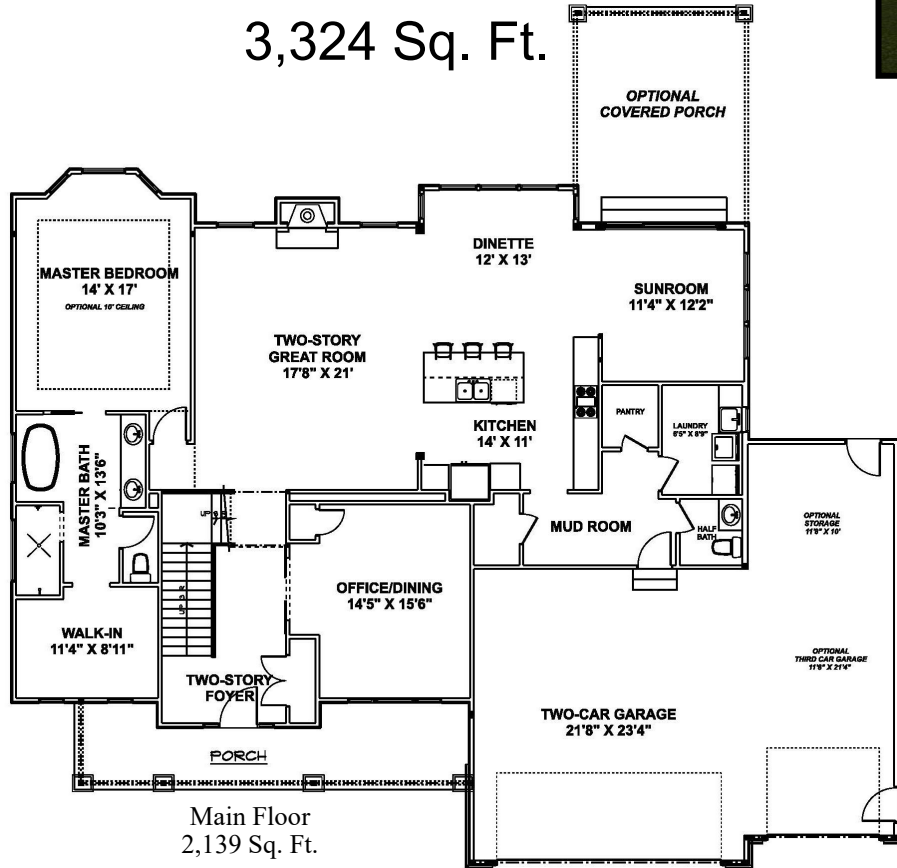

1447 North Ridge Road,
Painesville, OH 44077
440.357.8459
www.littlemountainhomes.com

shown with optional third car garage

The Birchwood

3,324 Sq. Ft.

In our continuing effort to meet customers' needs, we reserve the right to change plans, specifications and features. This sheet is for illustrative purposes only.