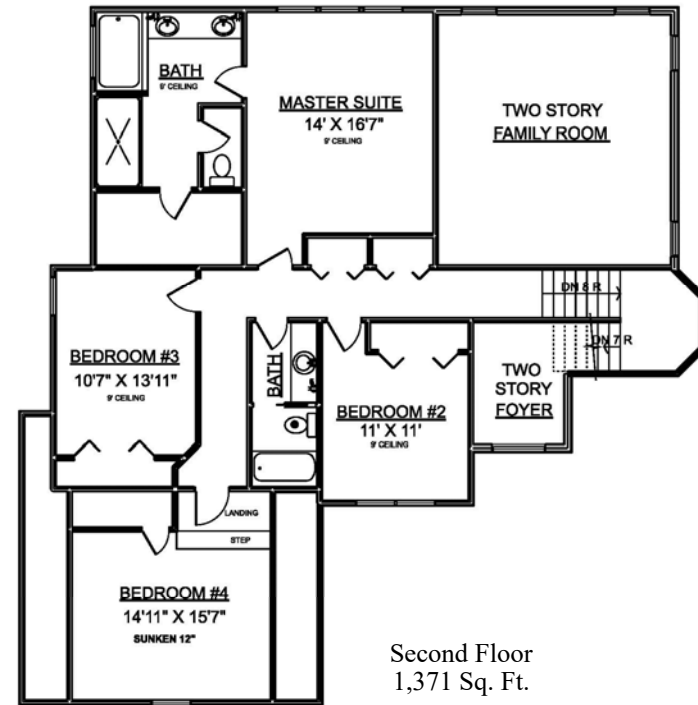

1447 North Ridge Road,
Painesville, OH 44077
440.357.8459
www.littlemountainhomes.com

The Stonebridge II

2,898 Sq. Ft.

In our continuing effort to meet customers' needs, we reserve the right to change plans, specifications and features. This sheet is for illustrative purposes only.