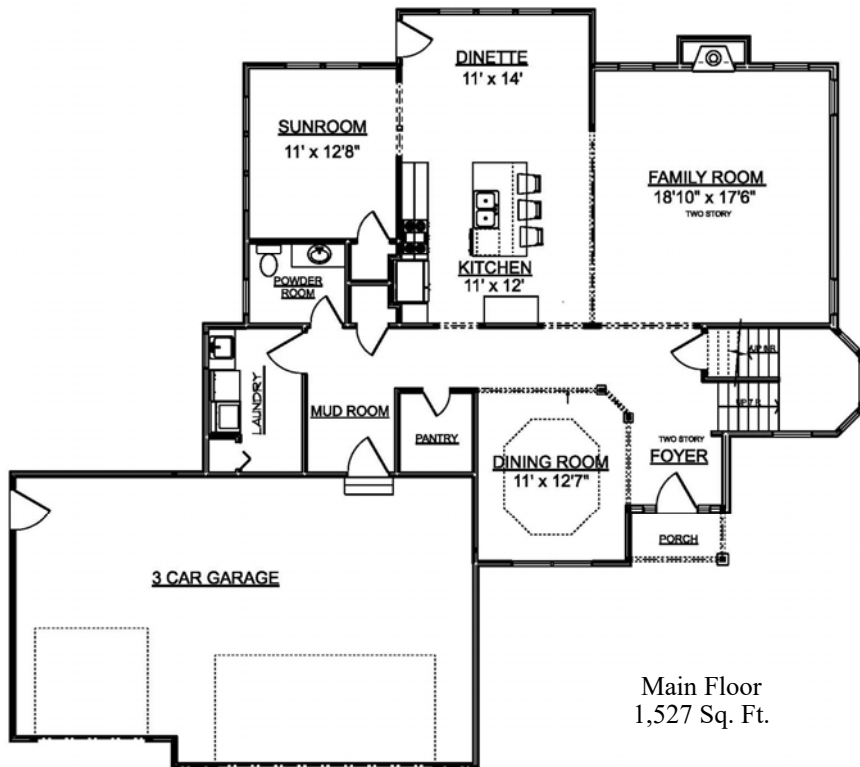

1447 North Ridge Road,
Painesville, OH 44077
440.357.8459
www.littlemountainhomes.com

The Stonebridge II

2,898 Sq. Ft.

In our continuing effort to meet customers' needs, we reserve the right to change plans, specifications and features. This sheet is for illustrative purposes only.