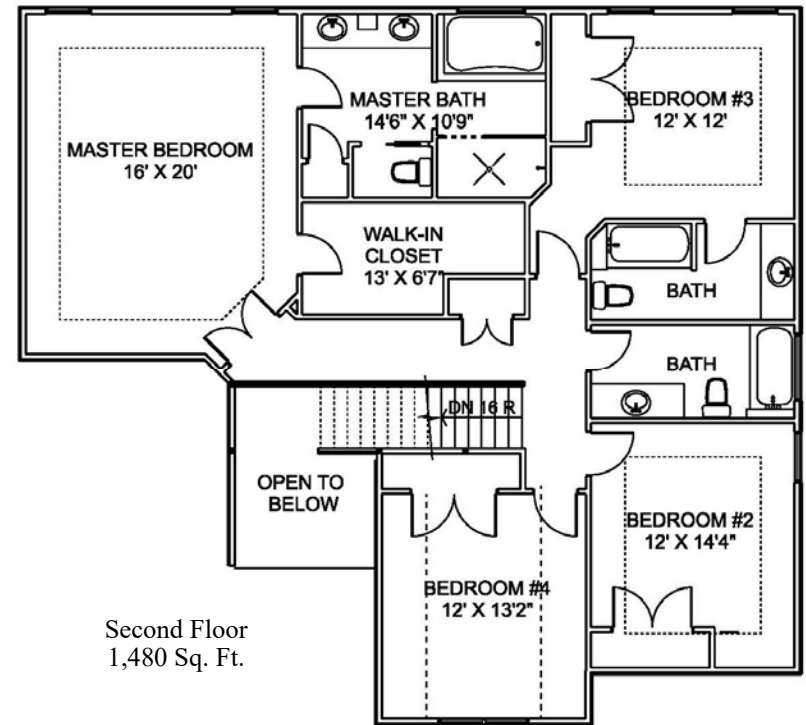

1447 North Ridge Road,
Painesville, OH 44077
440.357.8459
www.littlemountainhomes.com

The Hillsborough

3,048 Sq. Ft.

In our continuing effort to meet customers' needs, we reserve the right to change plans, specifications and features. This sheet is for illustrative purposes only.