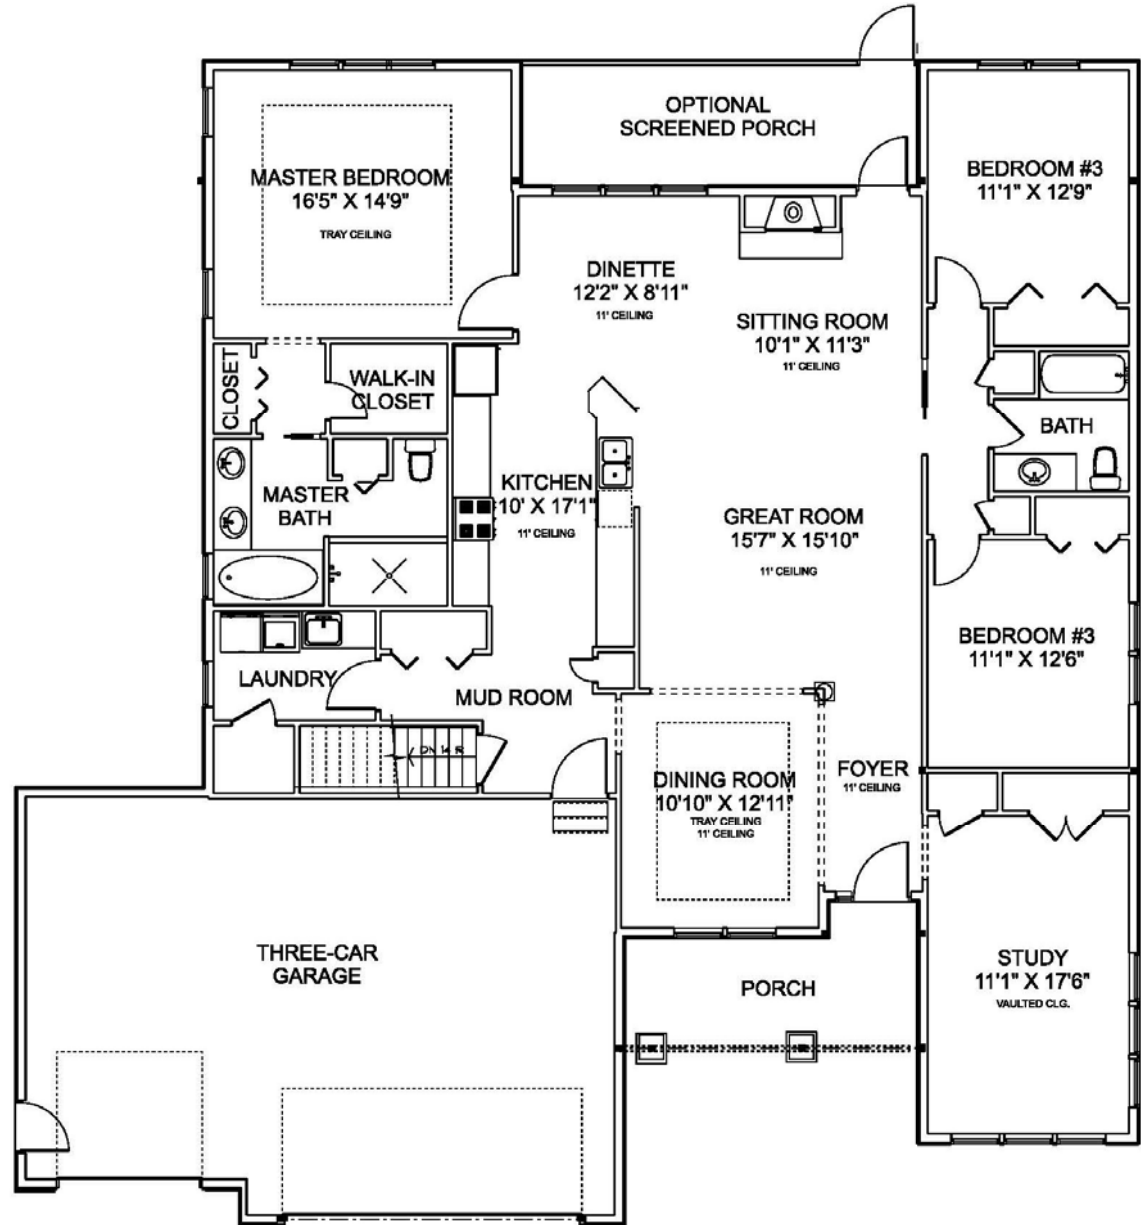

1447 North Ridge Road,
Painesville, OH 44077
440.357.8459
www.littlemountainhomes.com

The Pinefield II

2,288 Sq. Ft.

Main Floor
2,288 Sq. Ft.

In our continuing effort to meet customers' needs, we reserve the right to change plans, specifications and features. This sheet is for illustrative purposes only.