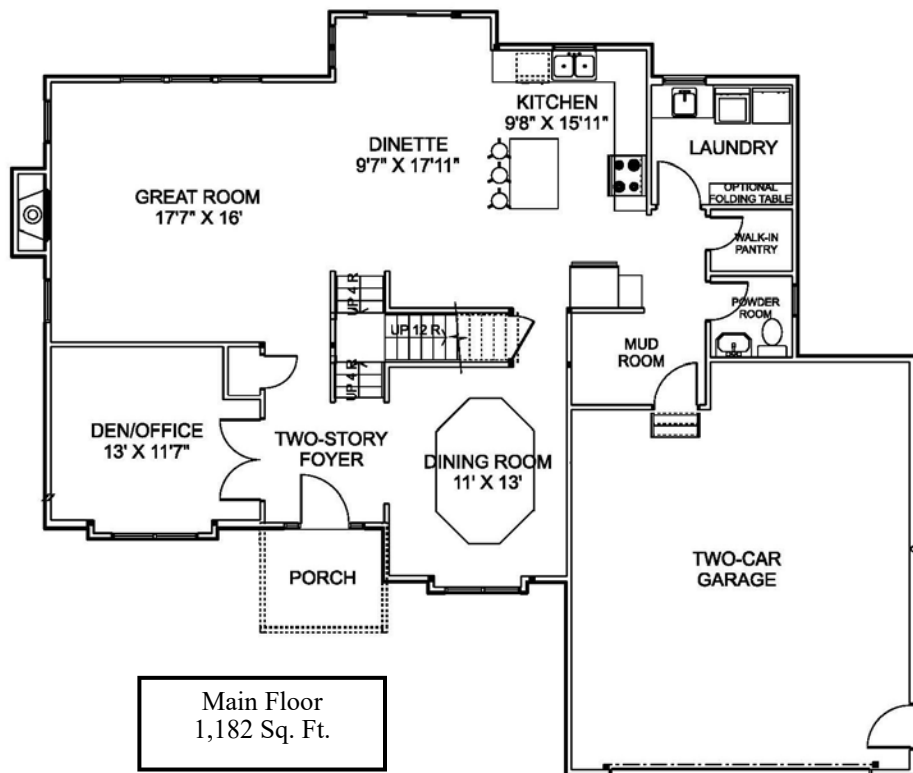

1447 North Ridge Road,
Painesville, OH 44077
440.357.8459
www.littlemountainhomes.com

The Lynwood II

2,420 Sq. Ft.

In our continuing effort to meet customers' needs, we reserve the right to change plans, specifications and features. This sheet is for illustrative purposes only.