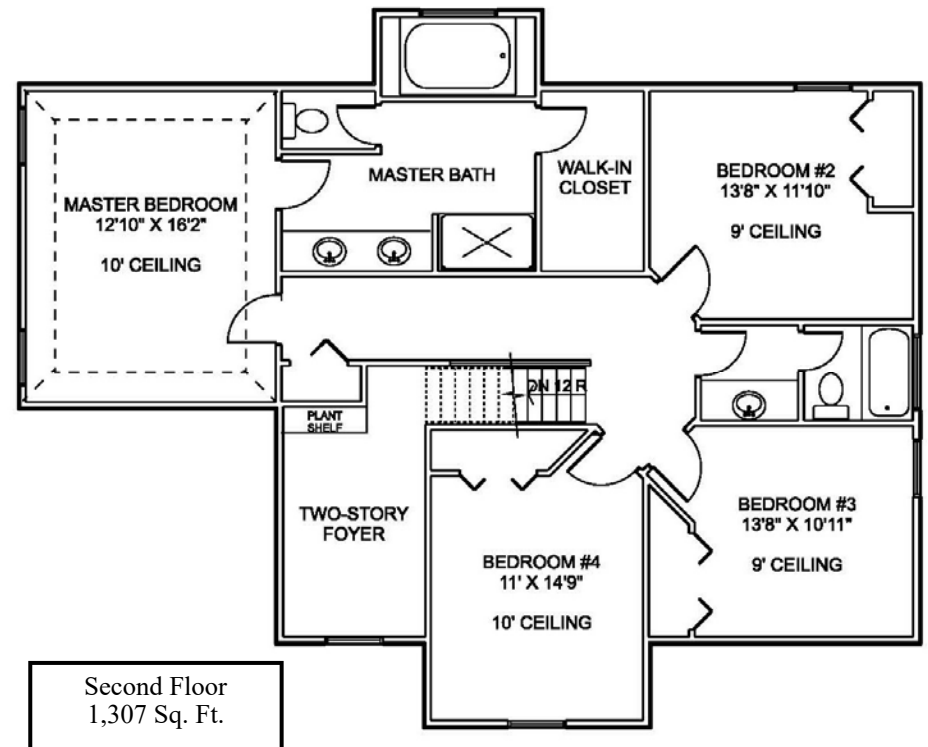

1447 North Ridge Road,
Painesville, OH 44077
440.357.8459
www.littlemountainhomes.com

The Lynwood II

2,420 Sq. Ft.

In our continuing effort to meet customers' needs, we reserve the right to change plans, specifications and features. This sheet is for illustrative purposes only.