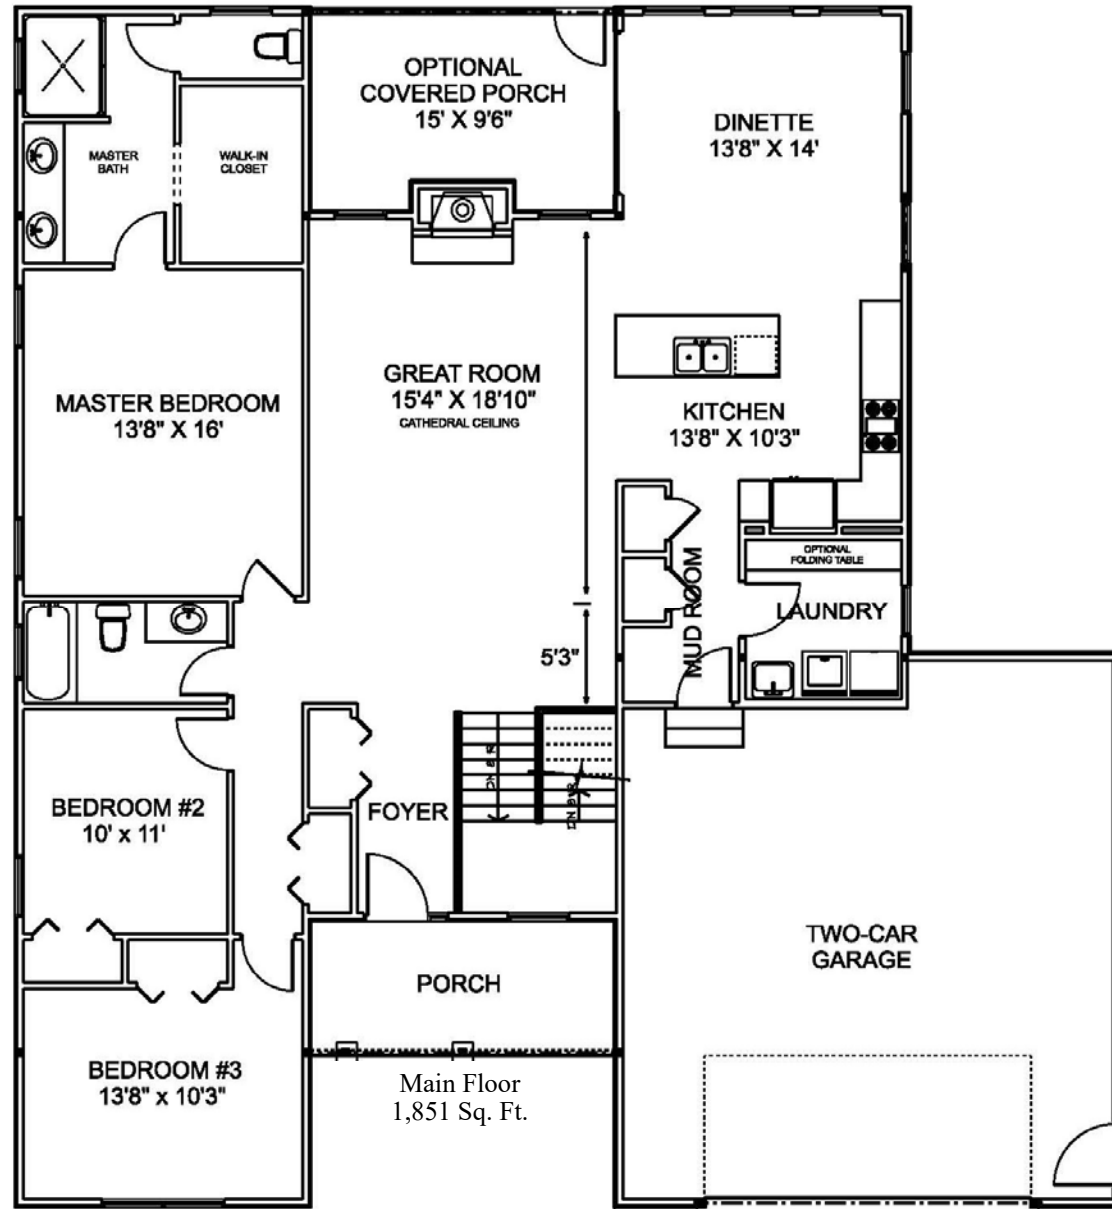

1447 North Ridge Road,
Painesville, OH 44077
440.357.8459
www.littlemountainhomes.com

The Kingston

1,851 Sq. Ft.
Optional Covered Porch

In our continuing effort to meet customers' needs, we reserve the right to change plans, specifications and features. This sheet is for illustrative purposes only.