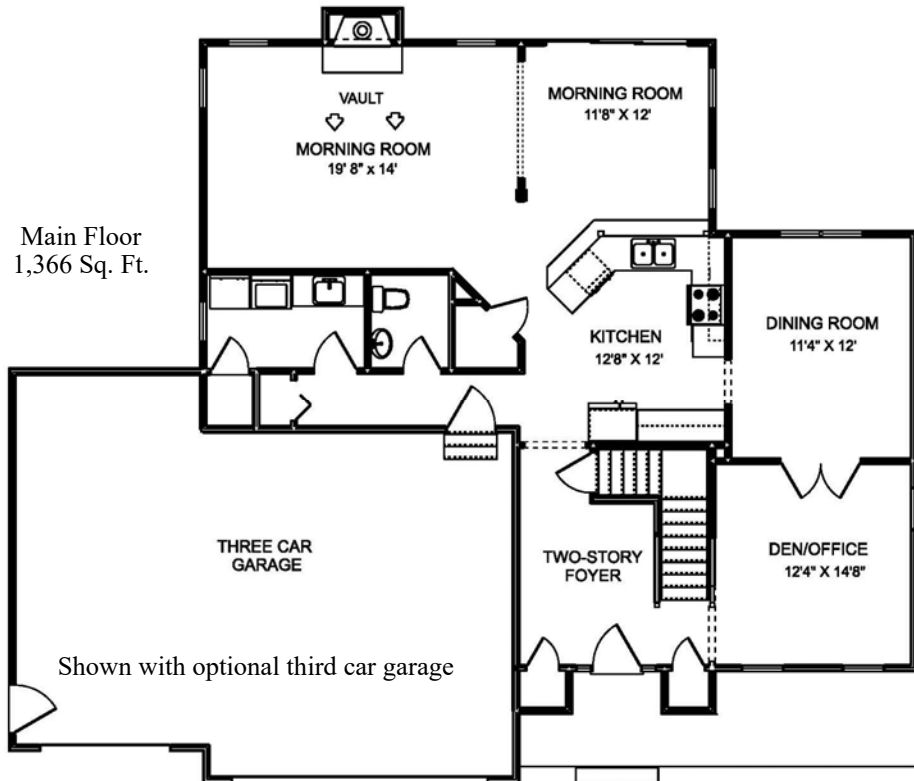

1447 North Ridge Road,
Painesville, OH 44077
440.357.8459
www.littlemountainhomes.com

The Brookhaven

2,618 Sq. Ft.

Second Floor
1,252 Sq. Ft.

In our continuing effort to meet customers' needs, we reserve the right to change plans, specifications and features. This sheet is for illustrative purposes only.