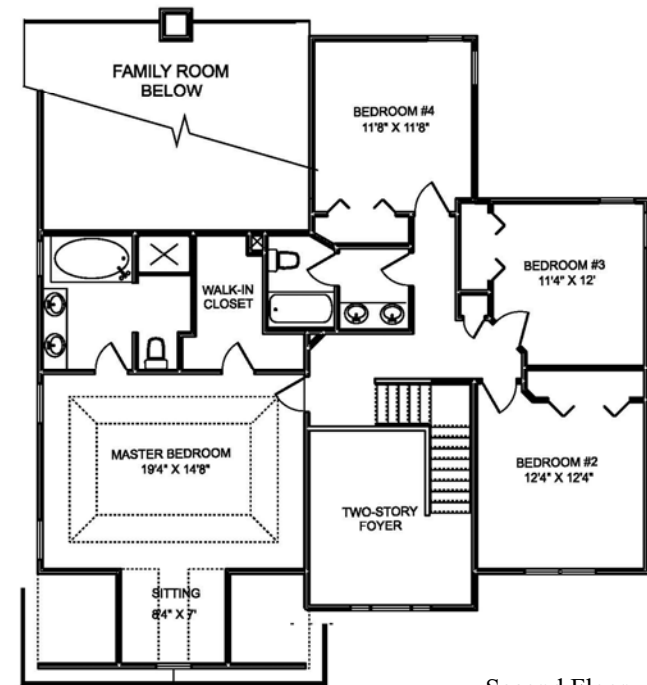

1447 North Ridge Road,
Painesville, OH 44077
440.357.8459
www.littlemountainhomes.com

The Brookhaven

2,618 Sq. Ft.

Second Floor
1,252 Sq. Ft.

In our continuing effort to meet customers' needs, we reserve the right to change plans, specifications and features. This sheet is for illustrative purposes only.