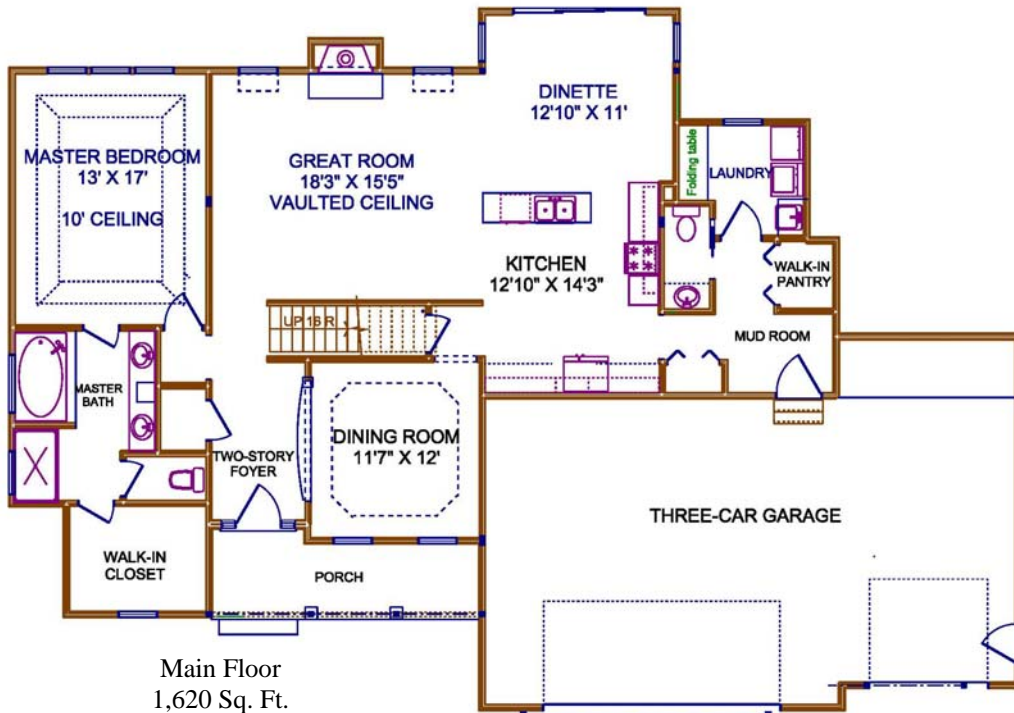

## The Willow III

2,146 Sq. Ft.  
Optional Bonus Room 391 Sq. Ft.

*In our continuing effort to meet customers' needs, we reserve the right to change plans, specifications and features. This sheet is for illustrative purposes only.*