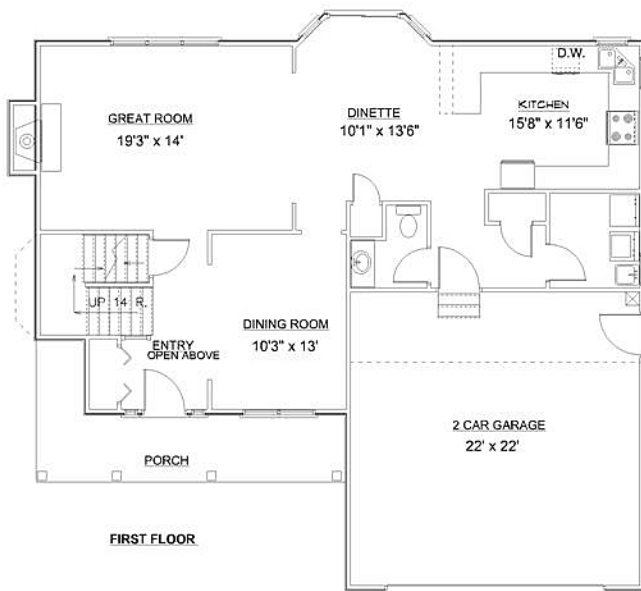

Somerset II

Bedrooms:	4
Baths:	2-1/2
Living Area:	
Main Floor	1,053 Sq. Ft.
Second Floor	1,086 Sq. Ft.
Total Living Area:	2,139 Sq. Ft.

For information, contact
Little Mountain Homes at
440.357.8459

1447 North Ridge Road, Painesville, OH 44077 Fax: 440.357.1624
www.littlemountainhomes.com