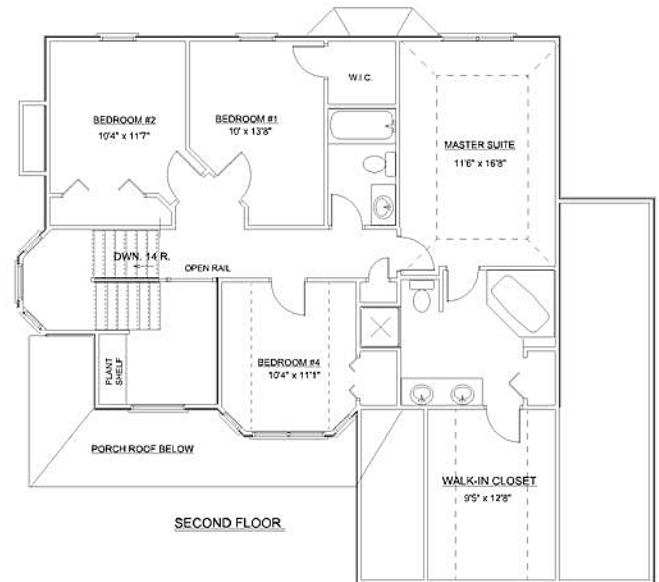

Somerset II

Bedrooms:	4
Baths:	2-1/2
Living Area:	
Main Floor	1,053 Sq. Ft.
Second Floor	1,086 Sq. Ft.
Total Living Area:	2,139 Sq. Ft.

For information, contact
Little Mountain Homes at
440.357.8459

1447 North Ridge Road, Painesville, OH 44077 Fax: 440.357.1624
www.littlemountainhomes.com