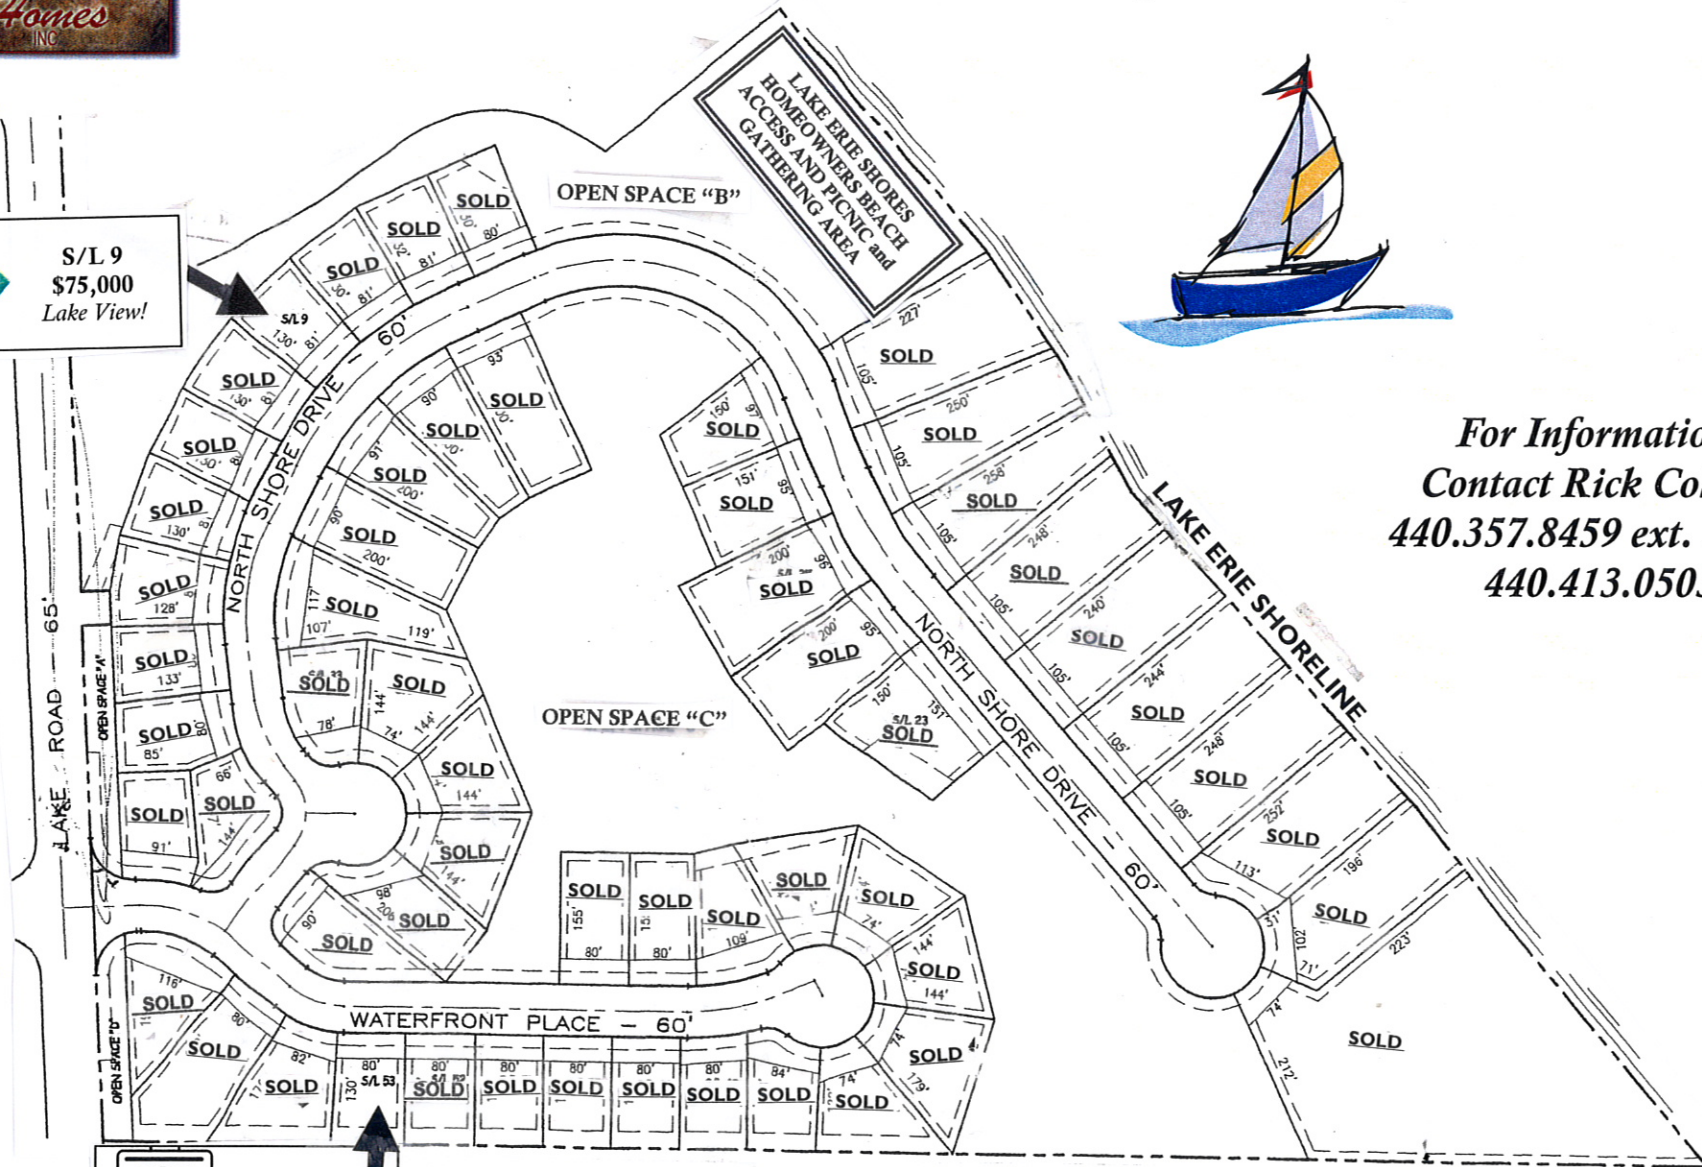

Minimum 1,800 Sq. Ft. One Story • 2,200 Sq. Ft. 1-1/2 Story • 2,400 Sq. Ft. Two Story

North Shore Estates at Lake Erie Shores

Painesville Township

For Information,
Contact Rick Colwell
440.357.8459 ext. 117 or
440.413.0503

FOR SALE
S/L 9
\$75,000
Lake View!

FOR SALE
S/L 53
\$45,000