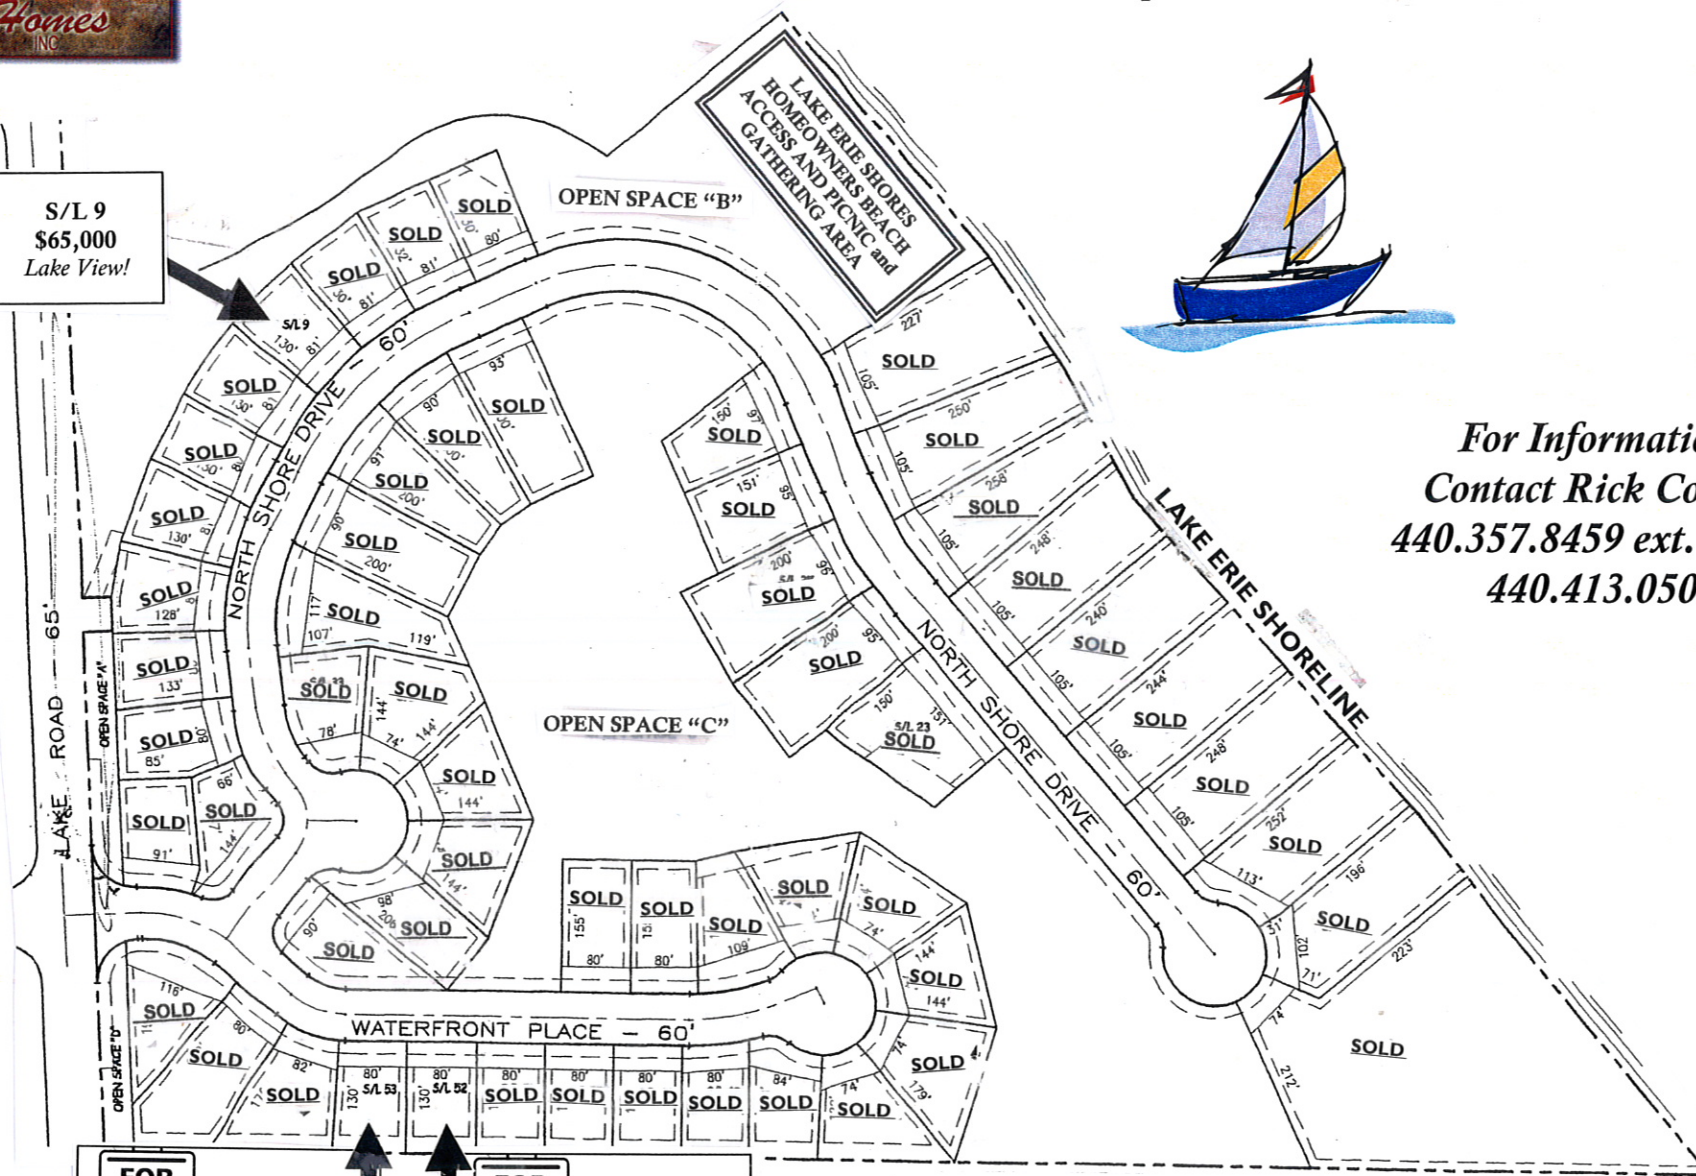

Minimum 1,800 Sq. Ft. One Story • 2,200 Sq. Ft. 1-1/2 Story • 2,400 Sq. Ft. Two Story

North Shore Estates at Lake Erie Shores

Painesville Township

FOR SALE
S/L 9
\$65,000
Lake View!

For Information,
Contact Rick Colwell
440.357.8459 ext. 117 or
440.413.0503

FOR SALE
S/L 53
\$35,000

FOR SALE
S/L 52
\$35,000

S/L 9
Lake View!
 \$65,000

S/L 53
 \$35,000

S/L 52
 \$35,000

Additional improvement costs for this development include:
 All natural material for front elevation (e.g. stone/vinyl shake), stone to grade entire foundation, minimum 24' x 24' garage.