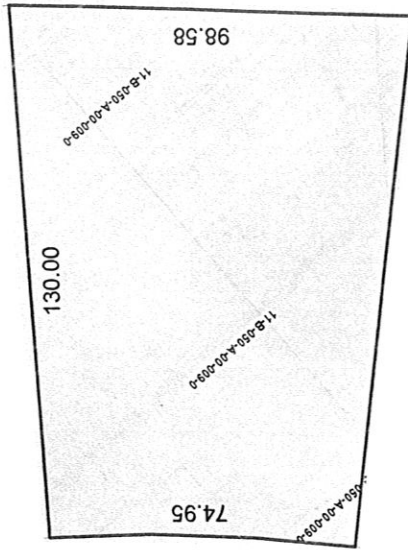

Minimum 1,800 Sq. Ft. One Story • 2,200 Sq. Ft. 1-1/2 Story • 2,400 Sq. Ft. Two Story

North Shore Estates at Lake Erie Shores

Painesville Township

FOR SALE
S/L 9
\$65,000
Lake View!

For Information,
Contact Rick Colwell
440.357.8459 ext. 117 or
440.413.0503

FOR SALE
S/L 53
\$35,000

FOR SALE
S/L 52
\$35,000

S/L 9
Lake View!
 \$65,000

S/L 53
 \$35,000

S/L 52
 \$35,000

Additional improvement costs for this development include:
 All natural material for front elevation (e.g. stone/vinyl shake), stone to grade entire foundation, minimum 24' x 24' garage.