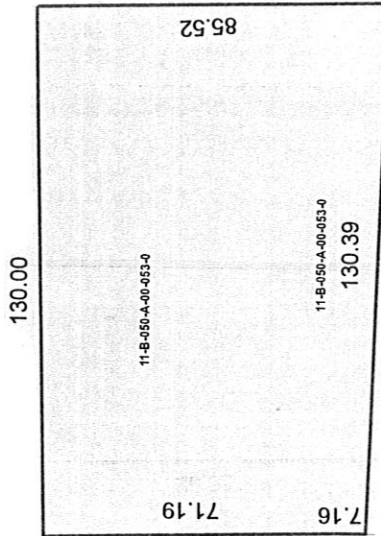

Minimum 1,800 Sq. Ft. One Story • 2,200 Sq. Ft. 1-1/2 Story • 2,400 Sq. Ft. Two Story

North Shore Estates at Lake Erie Shores

Painesville Township

FOR SALE
S/L 9
\$65,000
Lake View!

For Information,
Contact Rick Colwell
440.357.8459 ext. 117 or
440.413.0503

FOR SALE
S/L 53
\$35,000

FOR SALE
S/L 52
\$35,000

S/L 9
Lake View!
 \$65,000

S/L 53
 \$35,000

S/L 52
 \$35,000

Additional improvement costs for this development include:
 All natural material for front elevation (e.g. stone/vinyl shake), stone to grade entire foundation, minimum 24' x 24' garage.