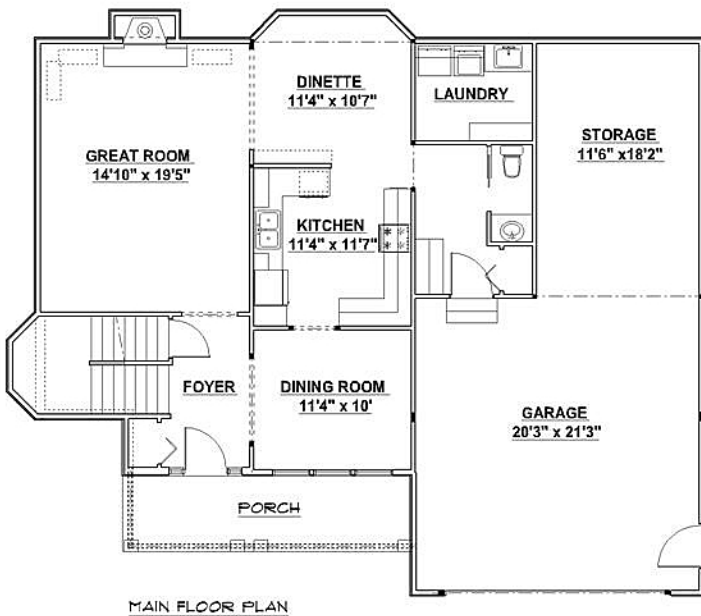

Ellisworth

Bedrooms:	4
Baths:	2-1/2
Living Area:	
Main Floor	1,020 Sq. Ft.
Second Floor	1,567 Sq. Ft.
Total Living Area: 2,587 Sq. Ft.	

**CHANGE IT?
WE DO CUSTOM CHANGES**

**For information, contact
Little Mountain Homes at
440.357.8459**