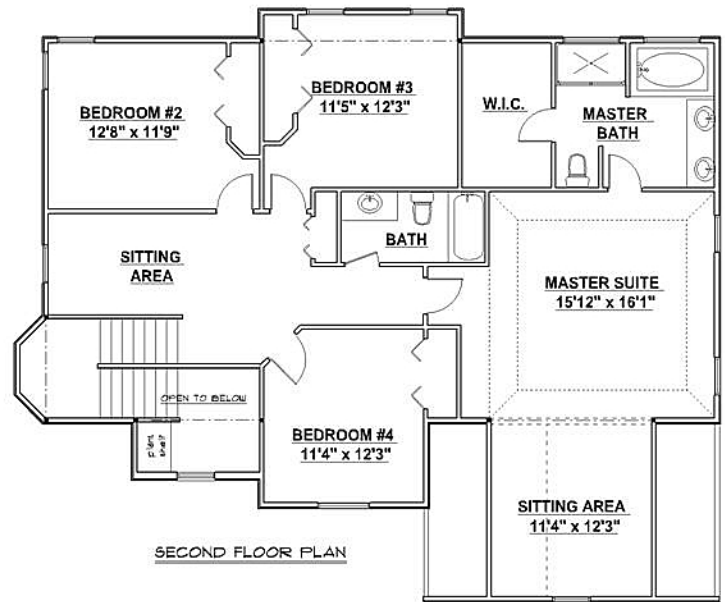

Ellisworth

Bedrooms:	4
Baths:	2-1/2
Living Area:	
Main Floor	1,020 Sq. Ft.
Second Floor	1,567 Sq. Ft.
Total Living Area: 2,587 Sq. Ft.	

**CHANGE IT?
WE DO CUSTOM CHANGES**

**For information, contact
Little Mountain Homes at
440.357.8459**