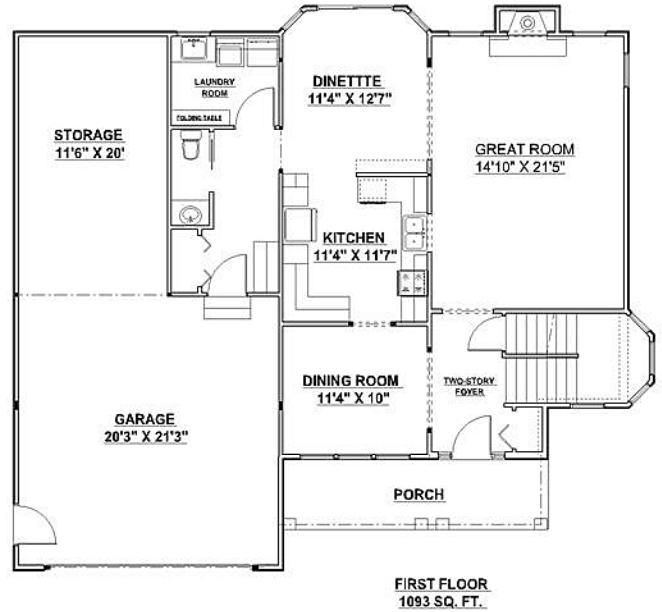

Ellisworth II

Bedrooms:	4
Baths:	2-1/2
Living Area:	
Main Floor	1,093 Sq. Ft.
Second Floor	1,663 Sq. Ft.
Total Living Area: 2,756 Sq. Ft.	

**CHANGE IT?
WE DO CUSTOM CHANGES**

**For information, contact
Little Mountain Homes at
440.357.8459**