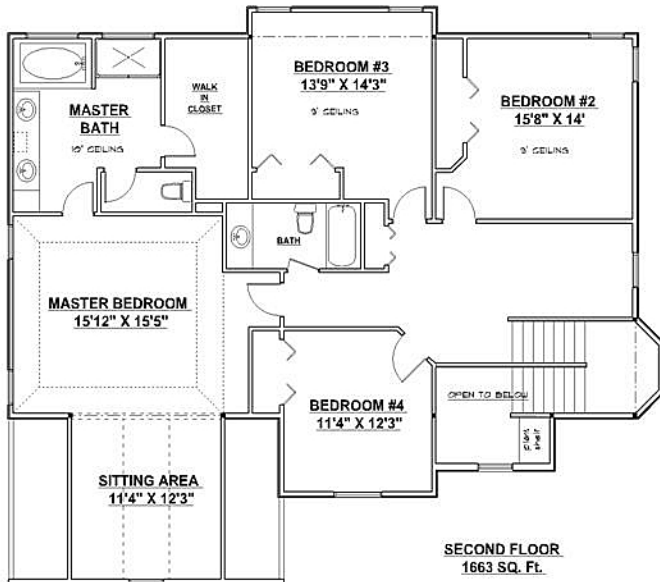

Ellisworth II

Bedrooms:	4
Baths:	2-1/2
Living Area:	
Main Floor	1,093 Sq. Ft.
Second Floor	1,663 Sq. Ft.
Total Living Area: 2,756 Sq. Ft.	

**CHANGE IT?
WE DO CUSTOM CHANGES**

**For information, contact
Little Mountain Homes at
440.357.8459**