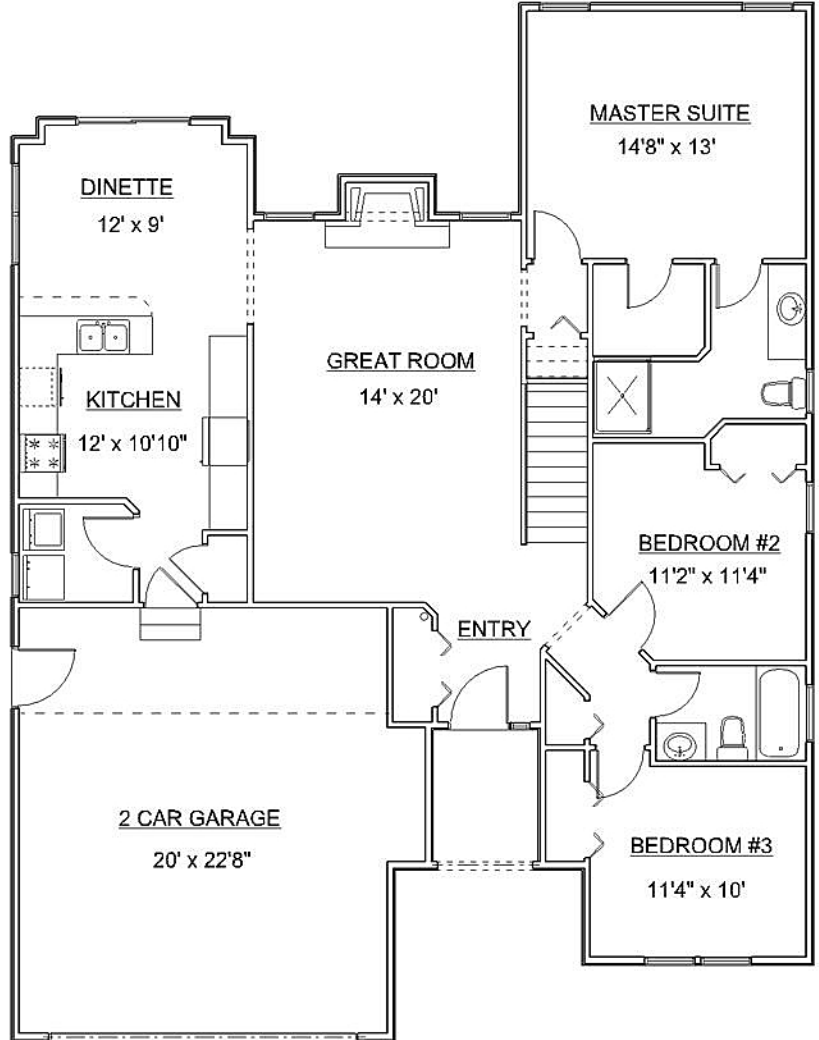

Braiden

MAIN FLOOR PLAN

| | |
|----------------------------|----------------------|
| Bedrooms: | 3 |
| Baths: | 2 |
| Living Area: Main Floor | 1,699 Sq. Ft. |
| Total Living Area: | 1,699 Sq. Ft. |

For information, contact
Little Mountain Homes at
440.357.8459