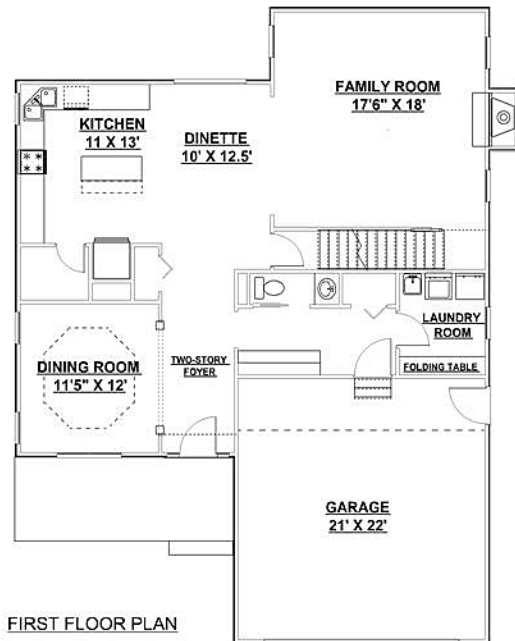

# Nantucket II

<b>Bedrooms:</b>	<b>5</b>
<b>Baths:</b>	<b>2-1/2</b>
Living Area:	
Main Floor	1,190 Sq. Ft.
Second Floor	1,455 Sq. Ft.
<b>Total Living Area:</b>	<b>2,645 Sq. Ft.</b>

**For information, contact  
Little Mountain Homes  
at 440.357.8459**