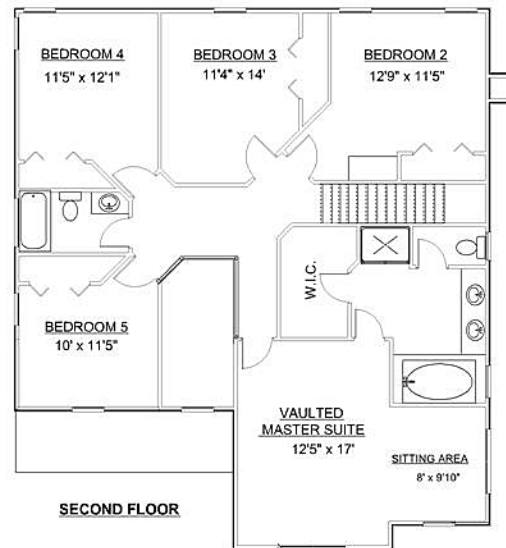

# Nantucket II

<b>Bedrooms:</b>	<b>5</b>
<b>Baths:</b>	<b>2-1/2</b>
Living Area:	
Main Floor	1,190 Sq. Ft.
Second Floor	1,455 Sq. Ft.
<b>Total Living Area:</b>	<b>2,645 Sq. Ft.</b>

**For information, contact  
Little Mountain Homes  
at 440.357.8459**