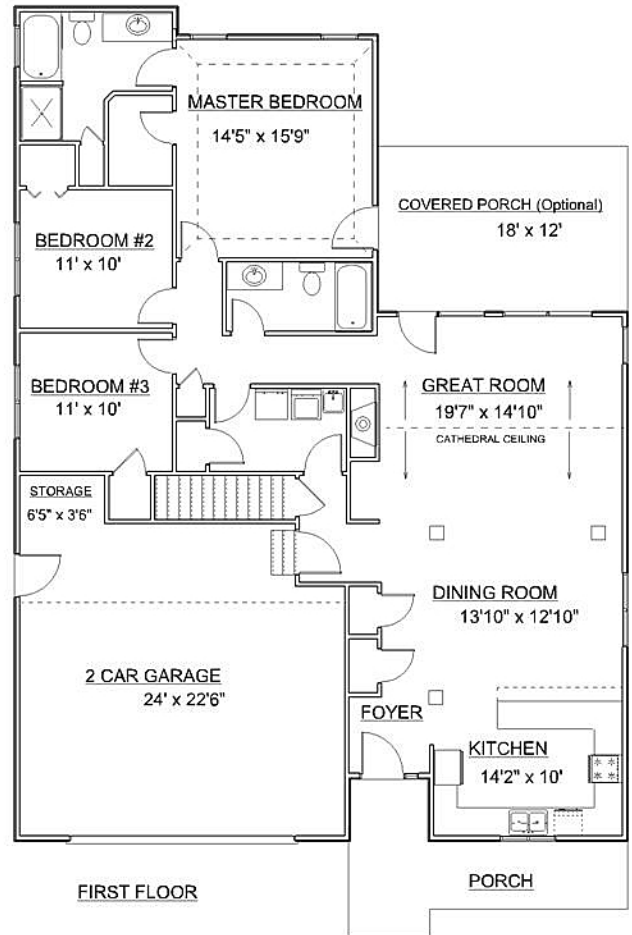

# Nautica

<b>Bedrooms:</b>	<b>3</b>
<b>Baths:</b>	<b>2</b>
Living Area: Main Floor	1,647 Sq. Ft.
<b>Total Living Area:</b>	<b>1,647 Sq. Ft.</b>

**CHANGE IT?  
WE DO CUSTOM CHANGES**

**For information, contact  
Little Mountain Homes at  
440.357.8459**