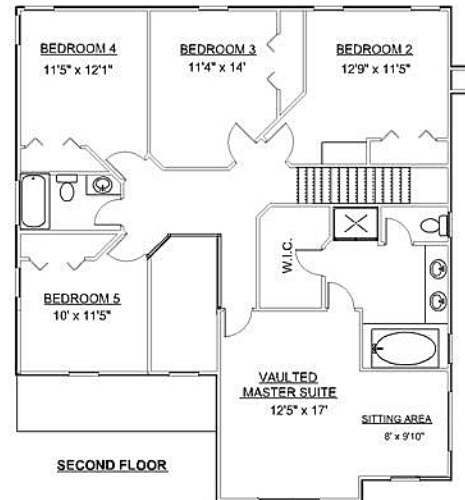

# Nantucket

<b>Bedrooms:</b>	<b>5</b>
<b>Baths:</b>	<b>2-1/2</b>
Living Area:	
Main Floor	1,147 Sq. Ft.
Second Floor	1,413 Sq. Ft.
<b>Total Living Area:</b>	<b>2,560 Sq. Ft.</b>

For information, contact  
**Little Mountain Homes**  
 at **440.357.8459**