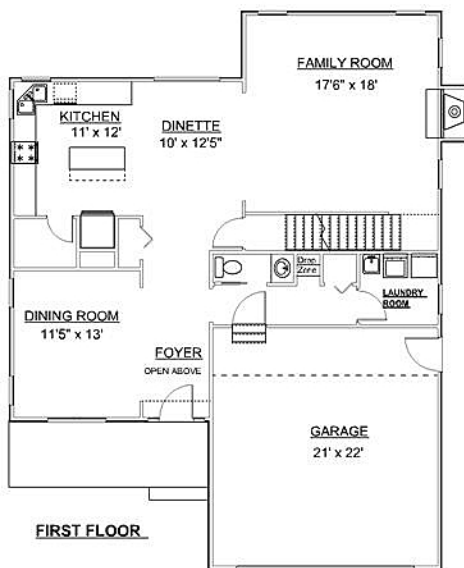

# Nantucket

<b>Bedrooms:</b>	<b>5</b>
<b>Baths:</b>	<b>2-1/2</b>
Living Area:	
Main Floor	1,147 Sq. Ft.
Second Floor	1,413 Sq. Ft.
<b>Total Living Area:</b>	<b>2,560 Sq. Ft.</b>

For information, contact  
**Little Mountain Homes**  
 at **440.357.8459**