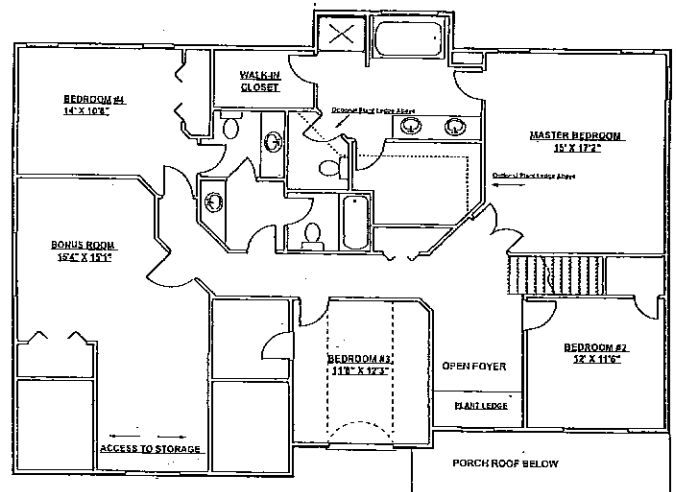

Michelle

FIRST FLOOR

SECOND FLOOR

| | |
|-----------------------------|-----------------------|
| Bedrooms: | 4+ |
| Baths: | 2 Full, 2 Half |
| Living Area: | |
| Main Floor | 1,265 Sq. Ft. |
| Second Floor | 1,420 Sq. Ft. |
| Total Living Area: | 2,685 Sq. Ft. |
| Optional Bonus Room: | 325 Sq. Ft. |