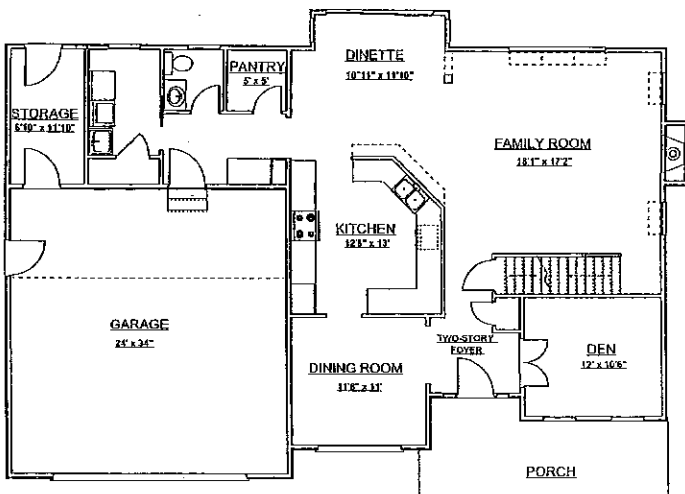

Michelle

FIRST FLOOR

SECOND FLOOR

| | |
|-----------------------------|-----------------------|
| Bedrooms: | 4+ |
| Baths: | 2 Full, 2 Half |
| Living Area: | |
| Main Floor | 1,265 Sq. Ft. |
| Second Floor | 1,420 Sq. Ft. |
| Total Living Area: | 2,685 Sq. Ft. |
| Optional Bonus Room: | 325 Sq. Ft. |