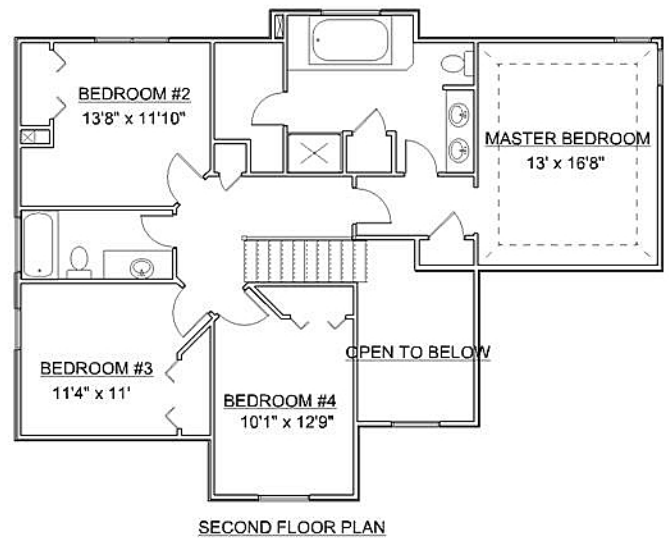

Lynnwood

Bedrooms:	4
Baths:	2-1/2
Living Area:	
Main Floor	1,240 Sq. Ft.
Second Floor	1,131 Sq. Ft.
Total Living Area:	2,371 Sq. Ft.

**CHANGE IT?
WE DO CUSTOM CHANGES**

For information, contact
Little Mountain Homes at
440.357.8459