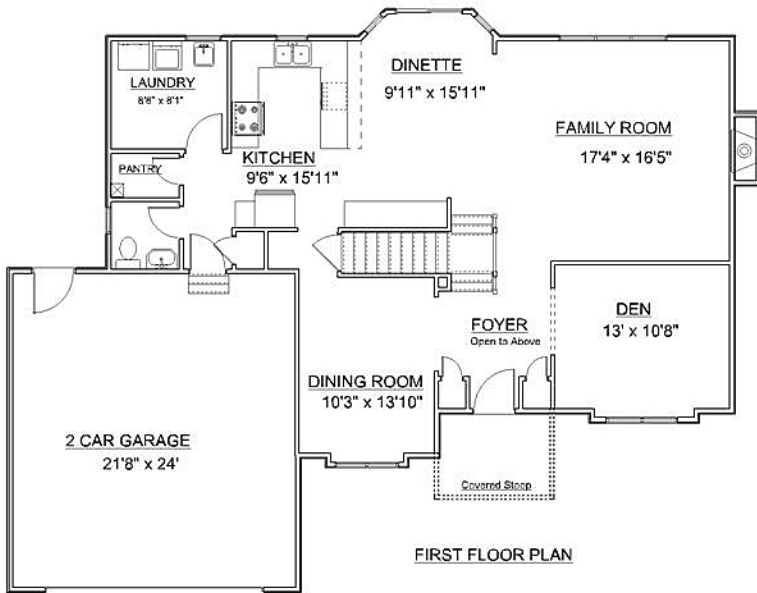

Lynnwood

Bedrooms:	4
Baths:	2-1/2
Living Area:	
Main Floor	1,240 Sq. Ft.
Second Floor	1,131 Sq. Ft.
Total Living Area:	2,371 Sq. Ft.

**CHANGE IT?
WE DO CUSTOM CHANGES**

For information, contact
Little Mountain Homes at
440.357.8459