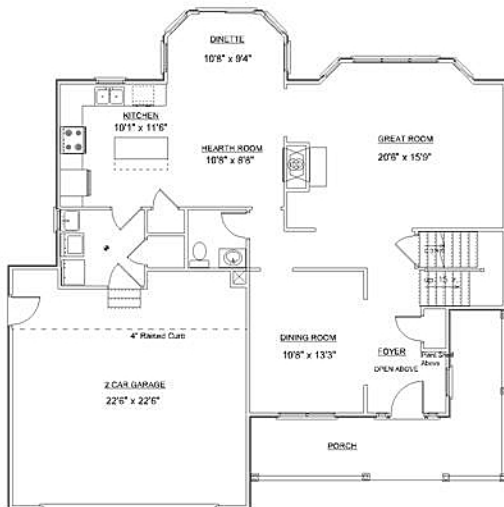

Crawford

FIRST FLOOR PLAN

SECOND FLOOR PLAN

Bedrooms:	4
Baths:	2-1/2
Living Area:	
Main Floor	1,150 Sq. Ft.
Second Floor	1,136 Sq. Ft.
Total Living Area: 2,286 Sq. Ft.	

For information, contact
Little Mountain Homes at
440.357.8459