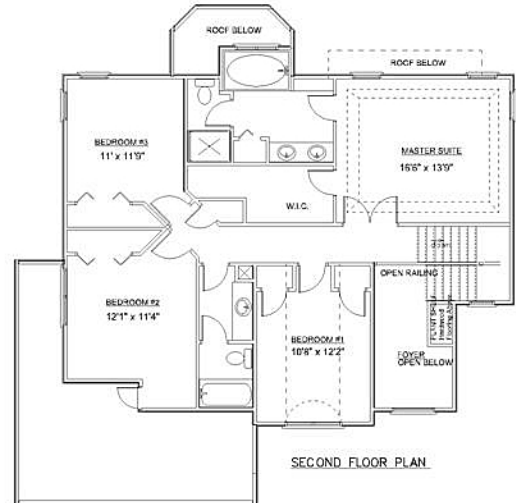

Crawford

FIRST FLOOR PLAN

SECOND FLOOR PLAN

Bedrooms:	4
Baths:	2-1/2
Living Area:	
Main Floor	1,150 Sq. Ft.
Second Floor	1,136 Sq. Ft.
Total Living Area: 2,286 Sq. Ft.	

For information, contact
Little Mountain Homes at
440.357.8459