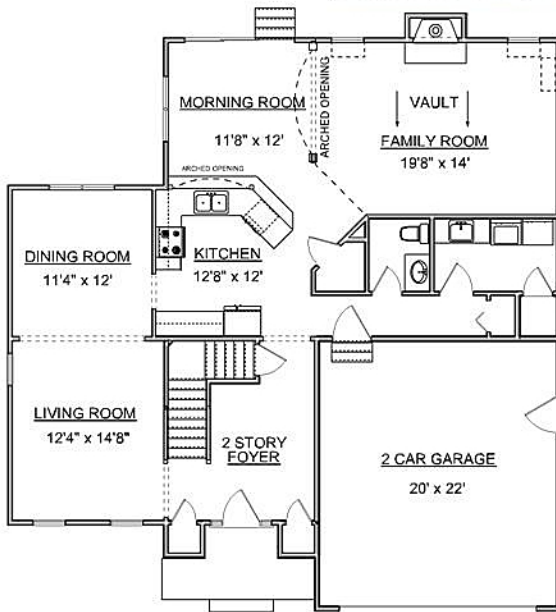

# Brookhaven

1ST FLOOR PLAN

SECOND FLOOR PLAN

<b>Bedrooms:</b>	<b>4</b>
<b>Baths:</b>	<b>2-1/2</b>
Living Area:	
Main Floor	1,366 Sq. Ft.
Second Floor	1,252 Sq. Ft.
<b>Total Living Area:</b>	<b>2,618 Sq. Ft.</b>