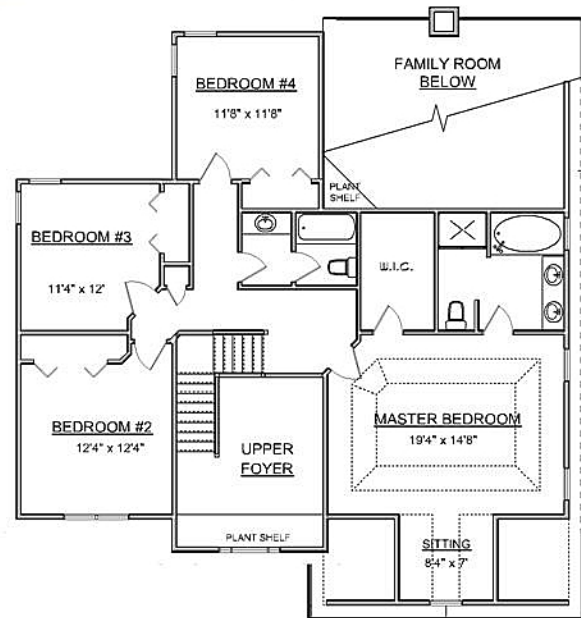

# Brookhaven

1ST FLOOR PLAN

SECOND FLOOR PLAN

<b>Bedrooms:</b>	<b>4</b>
<b>Baths:</b>	<b>2-1/2</b>
Living Area:	
Main Floor	1,366 Sq. Ft.
Second Floor	1,252 Sq. Ft.
<b>Total Living Area:</b>	<b>2,618 Sq. Ft.</b>