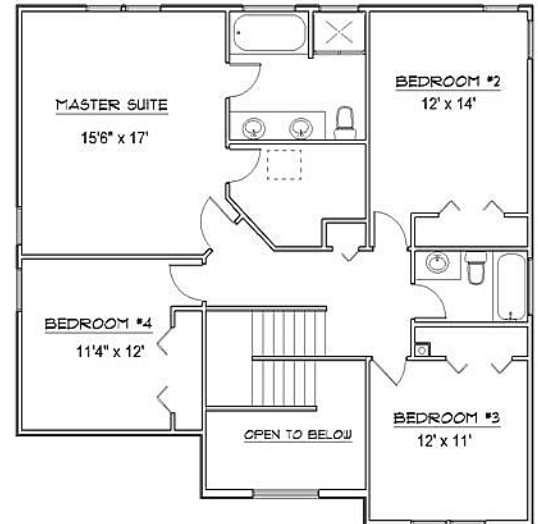

# Bay Shore

<b>Bedrooms:</b>	<b>4</b>
<b>Baths:</b>	<b>2-1/2</b>
Living Area:	
Main Floor	1,172 Sq. Ft.
Second Floor	1,222 Sq. Ft.
<b>Total Living Area: 2,394 Sq. Ft.</b>	

For information, contact  
**Little Mountain Homes at**  
**440.357.8459**