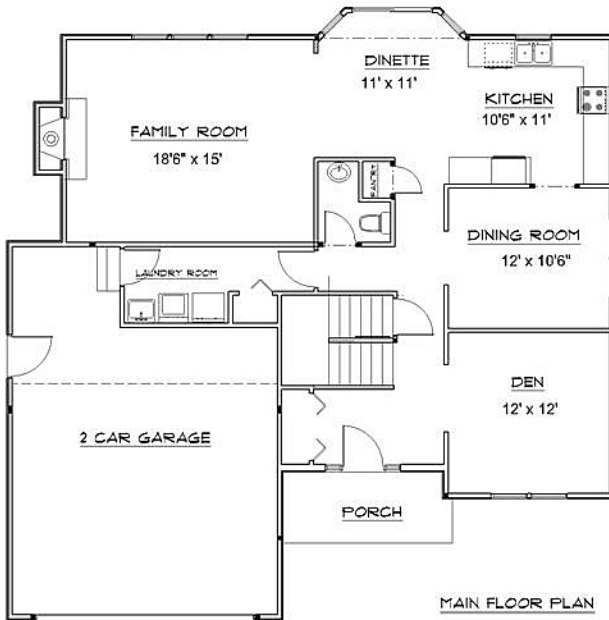

# Bay Shore

<b>Bedrooms:</b>	<b>4</b>
<b>Baths:</b>	<b>2-1/2</b>
Living Area:	
Main Floor	1,172 Sq. Ft.
Second Floor	1,222 Sq. Ft.
<b>Total Living Area: 2,394 Sq. Ft.</b>	

For information, contact  
**Little Mountain Homes at**  
**440.357.8459**