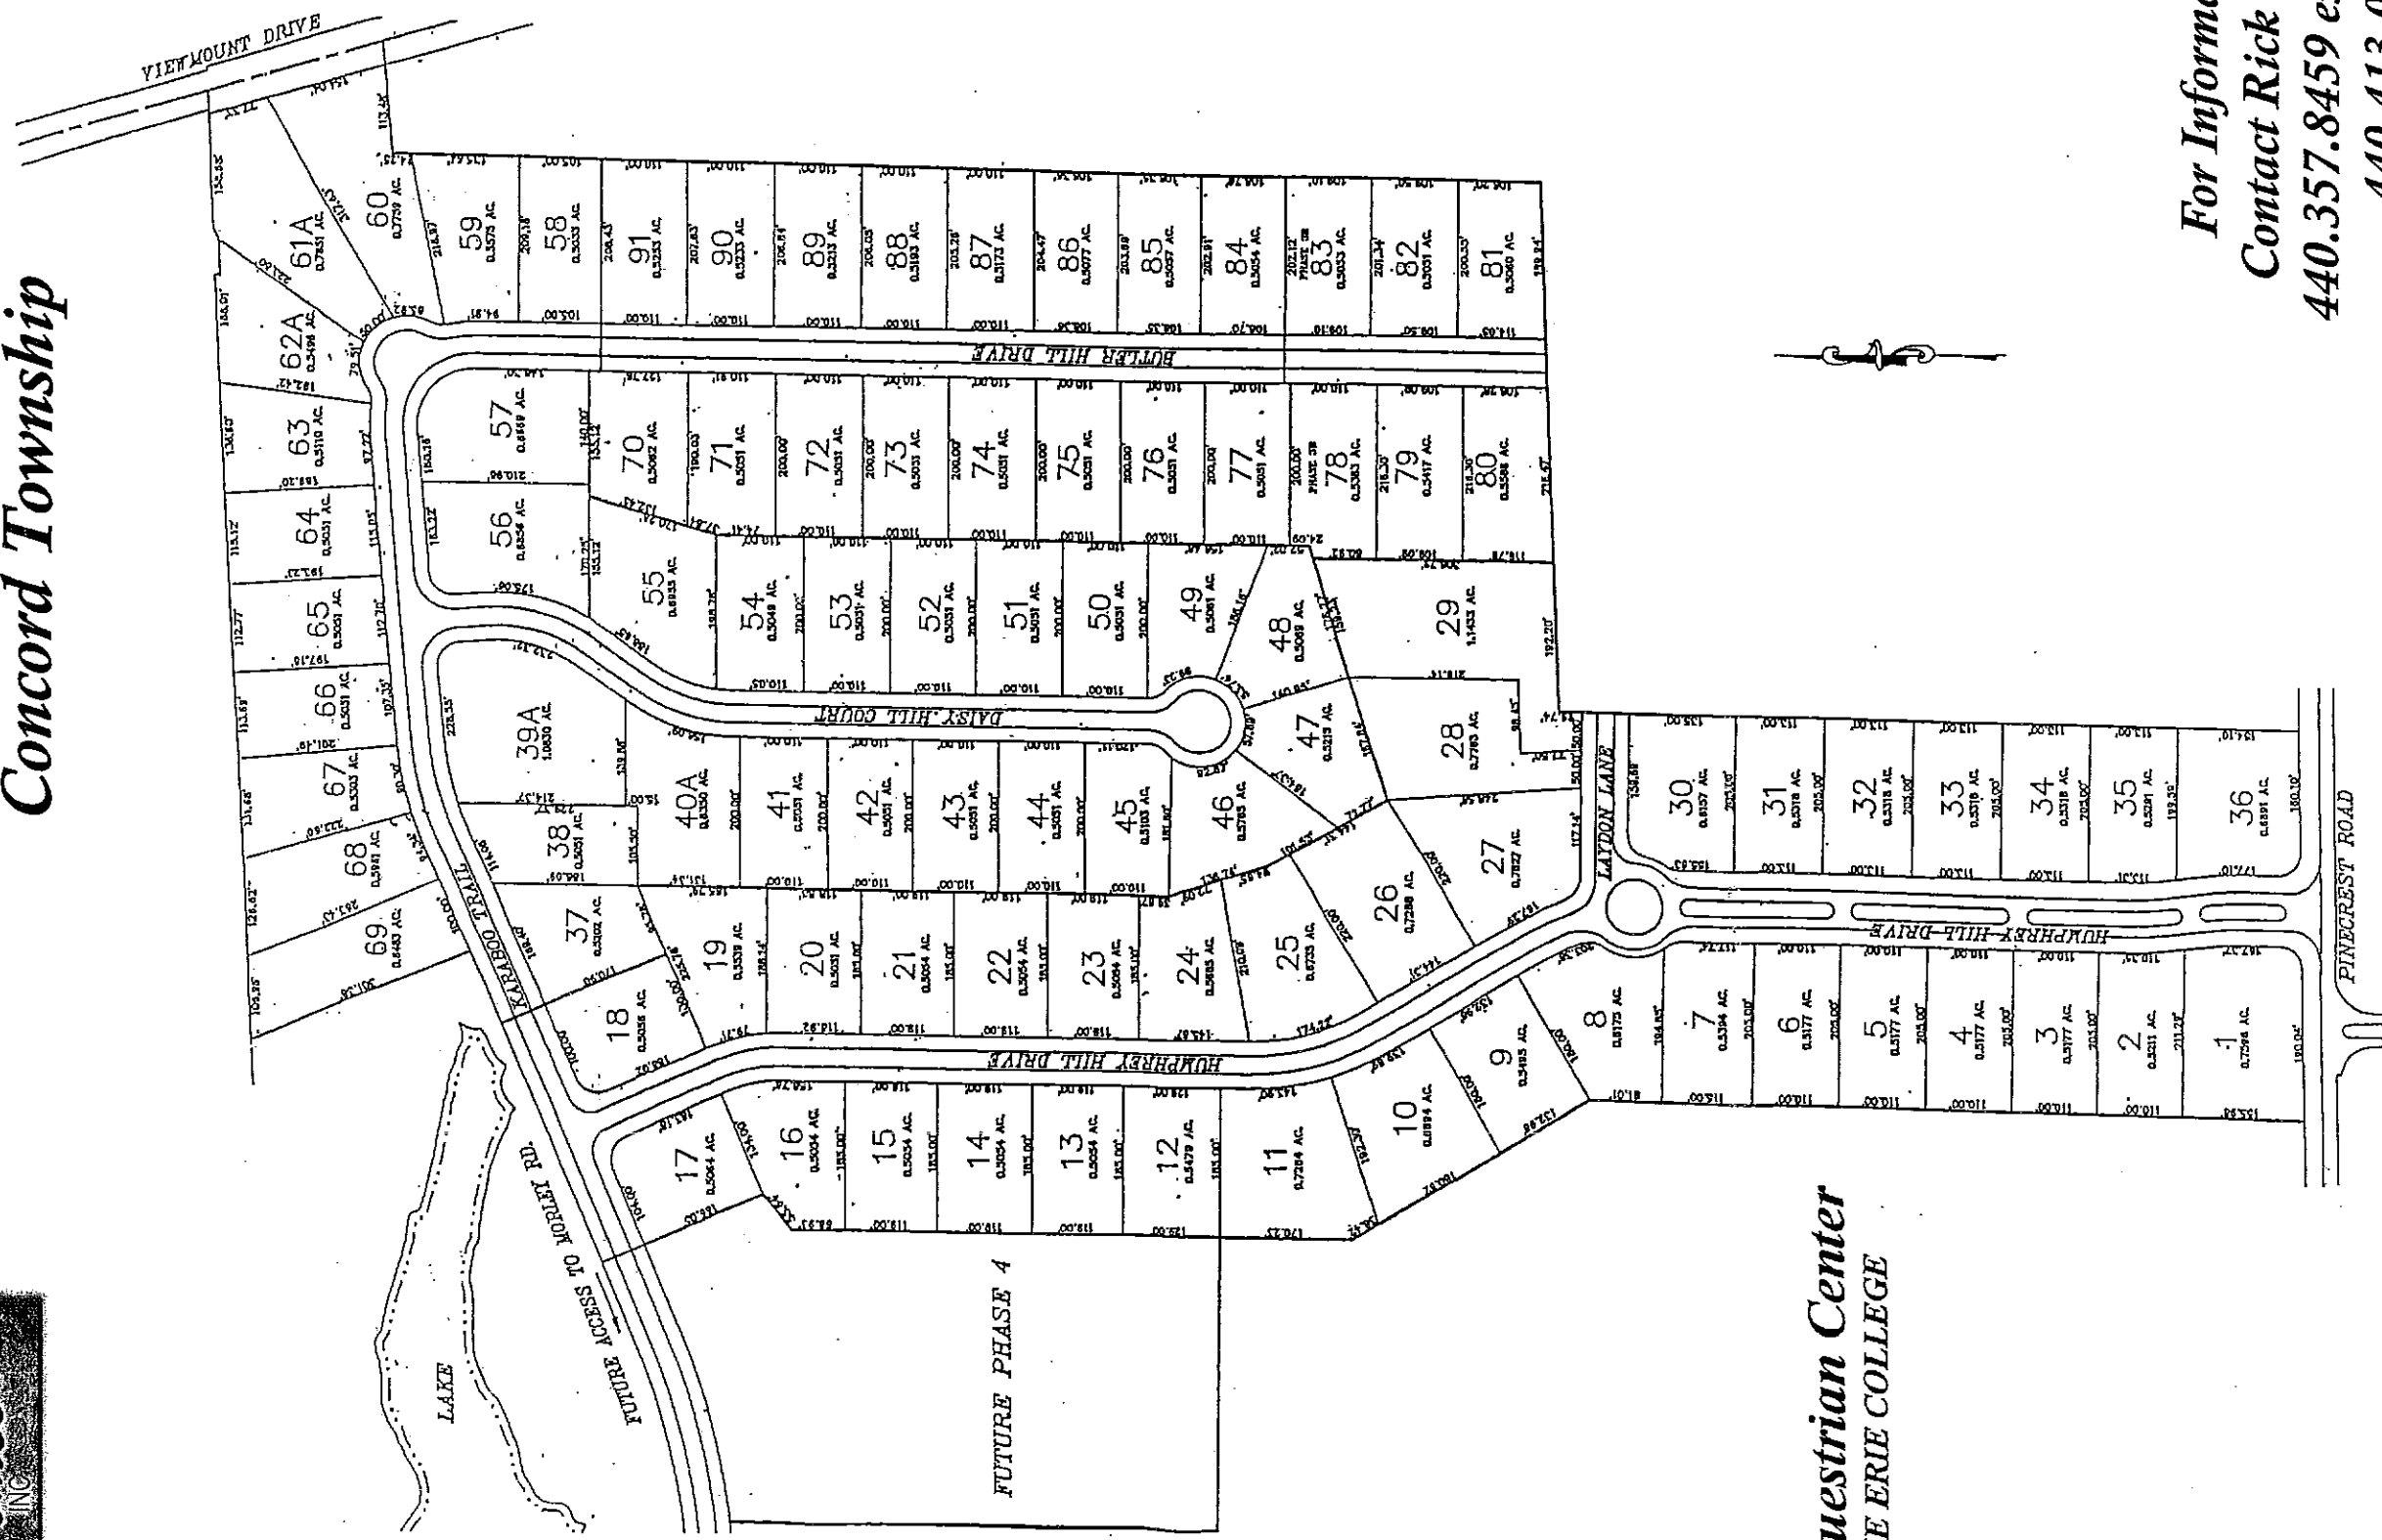

Minimum 2,250 Sq. Ft. One Story • 2,700 Sq. Ft. 1-1/2 Story •
3,000 Sq. Ft. Two Story

Mountainside Farms

Concord Township

Equestrian Center
LAKE ERIE COLLEGE

For Information,
Contact Rick Colwell
440.357.8459 ext. 117 or
440.413.0503

www.littlemountainhomes.com

1447 North Ridge Road
Painesville OH 44077

*On Little Mountain
in Concord Township
Lake County, Ohio*

Available Lots

<u>LOT</u>	<u>PRICE</u>
18	\$75,000.00
37	\$76,000.00
38	\$76,000.00
39	\$77,000.00
54	\$82,000.00
56	\$78,000.00
57	\$78,000.00
60	\$79,000.00
65	\$79,000.00
70	\$80,000.00
71	\$80,000.00
72	\$80,000.00
73	\$80,000.00
74	\$80,000.00
75	\$82,000.00
76	\$82,000.00
77	\$82,000.00
78	SOLD
79	\$82,000.00
80	SOLD
83	SOLD
85	\$84,000.00
86	\$84,000.00
87	\$83,000.00
88	\$83,000.00
89	\$83,000.00
90	\$83,000.00
91	\$83,000.00